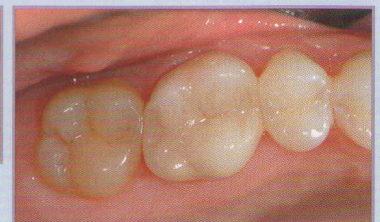

Dentistry courtesy of Dr. Rich Masek