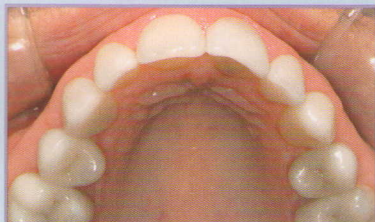

y of Dr. James Klim