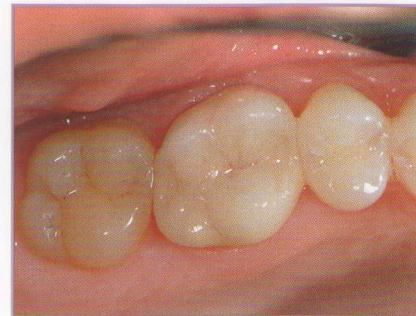

Are you too busy for
two dental visits?

CEREC[®]

One-visit dentistry

Ask us how!

DIGITAL IMPRESSION

After examining the tooth and determining the course of treatment, we will prepare your tooth for restoration, similarly to traditional treatment methods. Your prepared tooth will be coated with a safe, tasteless powder. CEREC then uses a state-of-the-art digital 3D camera to create an optical impression. This digital image replaces the physical impression required in traditional procedures. No more long waits while a tray of impression goop hardens in your mouth.

MILL AND PLACE

While you wait, exact design specifications are sent to our on-site milling machine to create your restoration. About 10 minutes later, your all-ceramic, color-matched restoration is ready for placement. Your new restoration is then fitted, polished and bonded for permanence. Your tooth is restored back to its natural form, function and beauty.

Why CEREC?

- Single visit convenience – no temporaries
- No uncomfortable impression trays
- Beautiful esthetics – color-matched ceramic
- Enamel-like materials – natural look and feel
- Clinically proven – millions of successful restorations worldwide