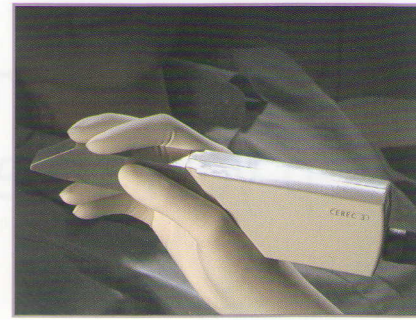

Are you too busy for
two dental visits?

CEREC[®]

One-visit dentistry

Ask us how!

DIGITAL IMPRESSION

After examining the tooth and determining the course of treatment, we will prepare your tooth for restoration, similarly to traditional treatment methods. Your prepared tooth will be coated with a safe, tasteless powder. CEREC then uses a state-of-the-art digital 3D camera to create an optical impression. This digital image replaces the physical impression required in traditional procedures. No more long waits while a tray of impression goop hardens in your mouth.

COMPUTER AIDED DESIGN (CAD)

State-of-the-art CAD software allows us to design every precise detail of your restoration with the accuracy you've come to expect from us. The software allows us to customize the shape of the restoration to exactly fit your specific clinical needs.

MILL AND PLACE

While you wait, exact design specifications are sent to our on-site milling machine to create your restoration. About 10 minutes later, your all-ceramic, color-matched restoration is ready for placement. Your new restoration is then fitted, polished and bonded for permanence. Your tooth is restored back to its natural form, function and beauty.